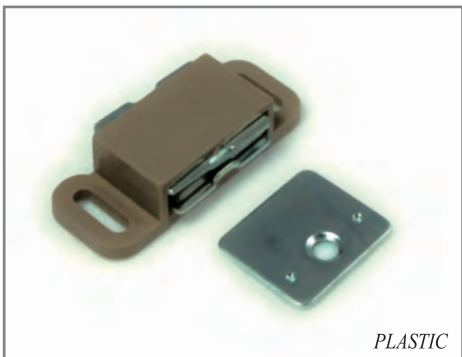

SOLID BRASS + STEEL

BS2451 3/8"D , 1/2"D , 5/8"D , 3/4"D

ZINC + STEEL

ZC2452 C/C: 33mm

PLASTIC

PC2486 C/C: 37mm

PLASTIC

PC2487 C/C: 42mm

PLASTIC

PC2489 C/C: 32mm

ZINC

ZW2255 35mm

ZINC

ZW2256 35mm

ZINC

ZW2257 35mm

ZINC

ZD4660 58 x 58 x 78mmH

ZINC

ZD4661 58 x 58 x 88mmH

ZINC

ZD4662 58 x 58 x 78mmH

ZINC

ZD4663 58 x 58 x 88mmH