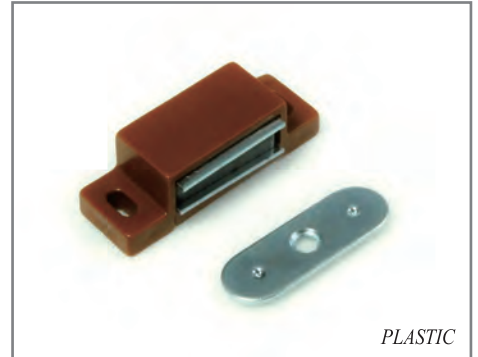

SOLID BRASS + STEEL

BS2451 3/8"D , 1/2"D , 5/8"D , 3/4"D

ZINC + STEEL

ZC2452 C/C: 33mm

PLASTIC

PC2486 C/C: 37mm

PLASTIC

PC2487 C/C: 42mm

PLASTIC

PC2489 C/C: 32mm

ZINC

ZW2255 35mm

ZINC

ZW2256 35mm

ZINC

ZW2257 35mm

ZINC

ZD4660 58 x 58 x 78mmH

ZINC

ZD4661 58 x 58 x 88mmH

ZINC

ZD4662 58 x 58 x 78mmH

ZINC

ZD4663 58 x 58 x 88mmH